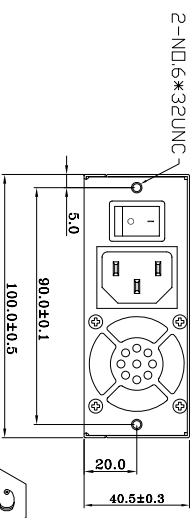

# MECHANICAL DRAWING

OAD07026767

FSP300-701UH

Released Date:2011/10/14-09:28:21

REF. ID.	PIN NO.	SIGNAL	WIRE COLOR	GAUGE	CONNECTOR TYPE	CABLE LENGTH
P1	1	+3.3VDC	ORANGE	18	JMT	200±15mm
	2	+3.3VDC	ORANGE	18	-A20P+	
	3	COM	BLACK	18	C4202H02	
	4	+5VDC	RED	18	-44P+	
	5	COM	BLACK	18	OR EQUIV	
	6	+5VDC	RED	18		
	7	COM	BLACK	18		
	8	PW-OK	GRAY	18		
	9	+5Vsb	PURPLE	18		
	10	+12V2	YELLOW	18		
	11	+12V2	YELLOW	18		
	12	+3.3VDC	ORANGE	18		
	13	+3.3VDC	BROWN	22		
	14	-12VDC	BLUE	18		
	15	COM	BLACK	18		
	16	PS-ON	GREEN	18		
	17	COM	BLACK	18		
	18	COM	BLACK	18		
	19	COM	BLACK	18		
	20	-5V	WHITE	18		
	21	+5VDC	RED	18		
	22	+5VDC	RED	18		
23	+5VDC	RED	18			
24	COM	BLACK	18			
P2	1	COM	BLACK	18	MOLLYX 39-01-2080 or EQUIV.	200±15mm
	2	COM	BLACK	18		
	3	COM	BLACK	18		
	4	COM	BLACK	18		
PA	1	+12V1	YELLOW/BLACK	18	AMP 1-480424-0 or EQUIV.	200±15mm
	2	COM	BLACK	18		
	3	COM	BLACK	18		
	4	+5V	RED	18		
PB	1	+12V2	YELLOW/BLACK	18	AMP 1-480424-0 or EQUIV.	200±10mm
	2	COM	BLACK	18		
	3	COM	BLACK	18		
	4	+5V	RED	18		
PC	1	+12V2	YELLOW/BLACK	18	AMP 1-480424-0 or EQUIV.	200±15mm
	2	COM	BLACK	18		
	3	COM	BLACK	18		
	4	+5V	RED	18		
PD	1	+12V2	YELLOW	22	AMP C11271HS0 or EQUIV.	200±10mm
	2	COM	BLACK	22		
	3	COM	BLACK	22		
	4	+5V	RED	22		
PE	1	+12V2	YELLOW	18	AMP C11271HS0 or EQUIV.	200±15mm
	2	COM	BLACK	18		
	3	+5V	RED	18		
	4	COM	BLACK	18		
PF	1	+3.3VDC	ORANGE	18	C11270H00 or EQUIV.	200±10mm
	2	COM	BLACK	18		
	3	+5V	RED	18		
	4	COM	BLACK	18		
	5	+3.3VDC	ORANGE	18		

3 增加 80 PLUS LABEL

P/N.:9PA300BB00

- NOTE:
1. ALL THE LENGTH OF OUTPUT WIRES EXCLUDE HOUSING.
  2. 產地標籤依業務指示加貼.

UNIT:mm

MODEL NO. : FSP300-701UH	TITLE: ASSY	SHEET: 1 OF 1	REV:03
R&D(2)	PE	DRAWN	DATE
INTERIOR COUNTERSIGN:		樂家龍	Jun.18.2009

Mechanical Drawing(外觀/機構圖)表單編號:7000P-0111