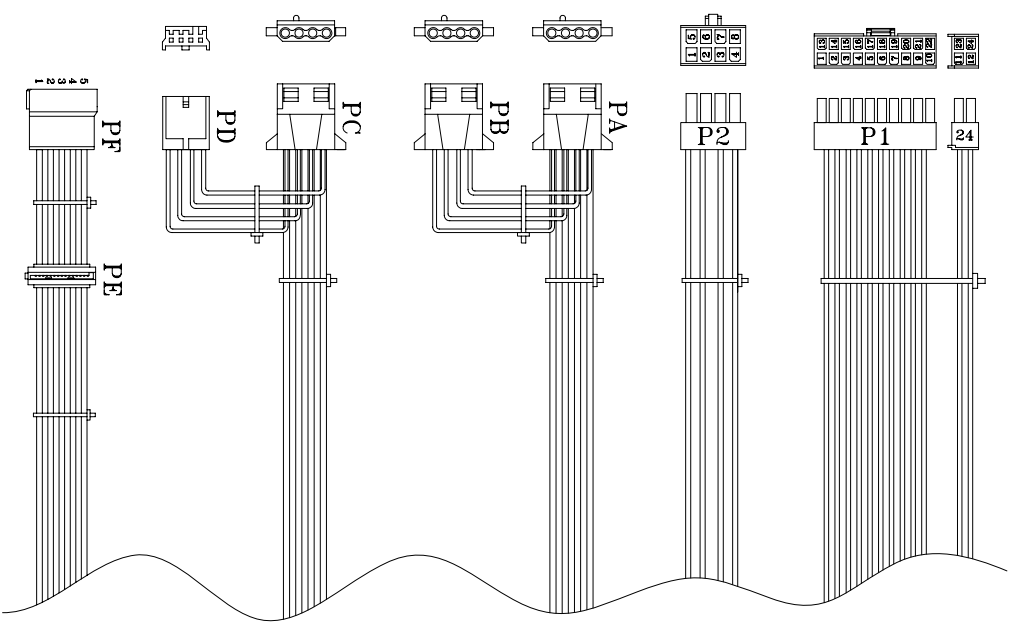

# MECHANICAL DRAWING

OAD07026767

FSP300-701UH

Released Date:2011/10/14-09:28:21

REF. ID.	PIN NO.	SIGNAL	WIRE COLOR	GAUGE	CONNECTOR TYPE	CABLE LENGTH
P1	1	+3.3VDC	ORANGE	18	JMT	200±15mm
	2	+3.3VDC	ORANGE	18	-A20P+	
	3	COM	BLACK	18	C4202H02	
	4	+5VDC	RED	18	-44P+	
	5	COM	BLACK	18	OR EQUIV	
	6	+5VDC	RED	18		
	7	COM	BLACK	18		
	8	PW-OK	GRAY	18		
	9	+5Vsb	PURPLE	18		
	10	+12V2	YELLOW	18		
	11	+12V2	YELLOW	18		
	12	+3.3VDC	ORANGE	18		
	13	+3.3VDC	BROWN	22		
	14	-12VDC	BLUE	18		
	15	COM	BLACK	18		
	16	PS-ON	GREEN	18		
	17	COM	BLACK	18		
	18	COM	BLACK	18		
	19	COM	BLACK	18		
	20	-5V	WHITE	18		
	21	+5VDC	RED	18		
	22	+5VDC	RED	18		
23	+5VDC	RED	18			
24	COM	BLACK	18			
P2	1	COM	BLACK	18	MOLLYX 39-01-2080 or EQUIV.	200±15mm
	2	COM	BLACK	18		
	3	COM	BLACK	18		
	4	COM	BLACK	18		
PA	1	+12V1	YELLOW/BLACK	18	AMP 1-480424-0 or EQUIV.	200±15mm
	2	COM	BLACK	18		
	3	COM	BLACK	18		
	4	+5V	RED	18		
PB	1	+12V2	YELLOW/BLACK	18	AMP 1-480424-0 or EQUIV.	200±10mm
	2	COM	BLACK	18		
	3	COM	BLACK	18		
	4	+5V	RED	18		
PC	1	+12V2	YELLOW/BLACK	18	AMP 1-480424-0 or EQUIV.	200±15mm
	2	COM	BLACK	18		
	3	COM	BLACK	18		
	4	+5V	RED	18		
PD	1	+12V2	YELLOW	22	AMP C11271HS0 or EQUIV.	200±10mm
	2	COM	BLACK	22		
	3	COM	BLACK	22		
	4	+5V	RED	22		
PE	1	+12V2	YELLOW	18	AMP C11271HS0 or EQUIV.	200±15mm
	2	COM	BLACK	18		
	3	+5V	RED	18		
	4	COM	BLACK	18		
PF	1	+3.3VDC	ORANGE	18	C11270H00 or EQUIV.	200±10mm
	2	COM	BLACK	18		
	3	+5V	RED	18		
	4	COM	BLACK	18		
	5	+3.3VDC	ORANGE	18		

3 增加 80 PLUS LABEL

P/N.:9PA300BB00

- NOTE:
1. ALL THE LENGTH OF OUTPUT WIRES EXCLUDE HOUSING.
  2. 產地標籤依業務指示加貼.

UNIT:mm

MODEL NO. : FSP300-701UH	TITLE: ASSY	SHEET: 1 OF 1	REV:03
R&D(2)	PE	DRAWN	DATE
INTERIOR COUNTERSIGN:		樂家龍	Jun.18.2009

Mechanical Drawing(外觀/機構圖)表單編號:7000P-0111