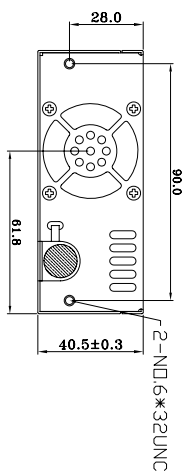

# MECHANICAL DRAWING

OAD07026767

FSP300-701UH

Released Date:2011/10/14-09:28:21

REF. ID.	PIN NO.	SIGNAL	WIRE COLOR	GAUGE	CONNECTOR TYPE	CABLE LENGTH
P1	1	+3.3VDC	ORANGE	18	JMT	200±15mm
	2	+3.3VDC	ORANGE	18	-A20P+	
	3	COM	BLACK	18	C4202H02	
	4	+5VDC	RED	18	-44P+	
	5	COM	BLACK	18	OR EQUIV	
	6	+5VDC	RED	18		
	7	COM	BLACK	18		
	8	PW-OK	GRAY	18		
	9	+5Vsb	PURPLE	18		
	10	+12V2	YELLOW	18		
	11	+12V2	YELLOW	18		
	12	+3.3VDC	ORANGE	18		
	13	+3.3VDC	BROWN	22		
	14	-12VDC	BLUE	18		
	15	COM	BLACK	18		
	16	PS-ON	GREEN	18		
	17	COM	BLACK	18		
	18	COM	BLACK	18		
	19	COM	BLACK	18		
	20	-5V	WHITE	18		
	21	+5VDC	RED	18		
	22	+5VDC	RED	18		
23	+5VDC	RED	18			
24	COM	BLACK	18			
P2	1	COM	BLACK	18	MOLLYX 39-01-2080 or EQUIV.	200±15mm
	2	COM	BLACK	18		
	3	COM	BLACK	18		
	4	COM	BLACK	18		
PA	1	+12V1	YELLOW/BLACK	18	AMP 1-480424-0 or EQUIV.	200±15mm
	2	COM	BLACK	18		
	3	COM	BLACK	18		
	4	+5V	RED	18		
PB	1	+12V2	YELLOW/BLACK	18	AMP 1-480424-0 or EQUIV.	200±10mm
	2	COM	BLACK	18		
	3	COM	BLACK	18		
	4	+5V	RED	18		
PC	1	+12V2	YELLOW/BLACK	18	AMP 1-480424-0 or EQUIV.	200±15mm
	2	COM	BLACK	18		
	3	COM	BLACK	18		
	4	+5V	RED	18		
PD	1	+12V2	YELLOW	22	AMP C11271HS0 or EQUIV.	200±10mm
	2	COM	BLACK	22		
	3	COM	BLACK	22		
	4	+5V	RED	22		
PE	1	+12V2	YELLOW	18	AMP C11271HS0 or EQUIV.	200±15mm
	2	COM	BLACK	18		
	3	+5V	RED	18		
	4	COM	BLACK	18		
PF	1	+3.3VDC	ORANGE	18	C11270H00 or EQUIV.	200±10mm
	2	COM	BLACK	18		
	3	+5V	RED	18		
	4	COM	BLACK	18		
	5	+3.3VDC	ORANGE	18		

3 增加 80 PLUS LABEL

P/N.:9PA300BB00

- NOTE:
1. ALL THE LENGTH OF OUTPUT WIRES EXCLUDE HOUSING.
  2. 產地標籤依業務指示加貼.

UNIT:mm

MODEL NO. : FSP300-701UH	TITLE: ASSY	SHEET: 1 OF 1	REV:03
R&D(2)	PE	DRAWN	DATE
INTERIOR COUNTERSIGN:		樂家龍	Jun.18.2009

Mechanical Drawing(外觀/機構圖)表單編號:7000P-0111