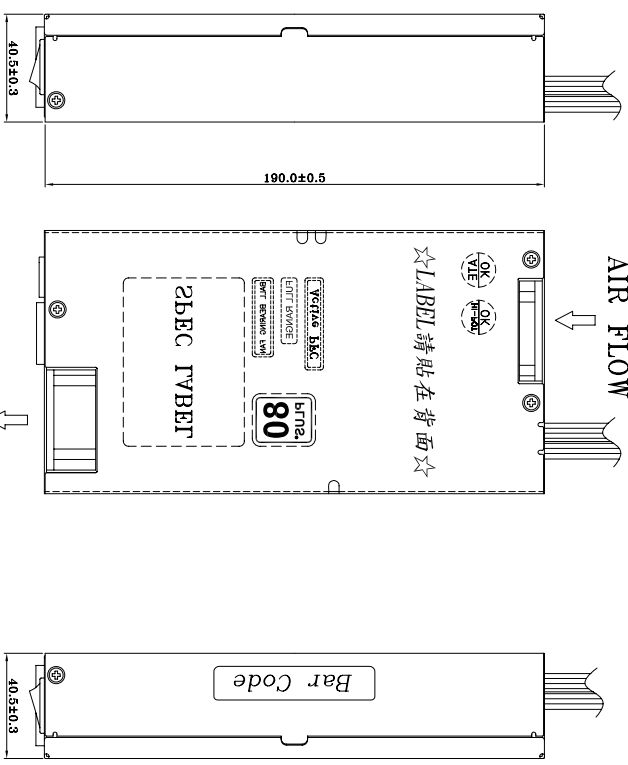

# MECHANICAL DRAWING

OAD07026767

FSP300-701UH

Released Date:2011/10/14-09:28:21

REF. ID.	PIN NO.	SIGNAL	WIRE COLOR	GAUGE	CONNECTOR TYPE	CABLE LENGTH
P1	1	+3.3VDC	ORANGE	18	JMT	200±15mm
	2	+3.3VDC	ORANGE	18	-A20P+	
	3	COM	BLACK	18	C4202H02	
	4	+5VDC	RED	18	-44P+	
	5	COM	BLACK	18	OR EQUIV	
	6	+5VDC	RED	18		
	7	COM	BLACK	18		
	8	PW-OK	GRAY	18		
	9	+5Vsb	PURPLE	18		
	10	+12V2	YELLOW	18		
	11	+12V2	YELLOW	18		
	12	+3.3VDC	ORANGE	18		
	13	+3.3VDC	BROWN	22		
	14	-12VDC	BLUE	18		
	15	COM	BLACK	18		
	16	PS-ON	GREEN	18		
	17	COM	BLACK	18		
	18	COM	BLACK	18		
	19	COM	BLACK	18		
	20	-5V	WHITE	18		
	21	+5VDC	RED	18		
	22	+5VDC	RED	18		
23	+5VDC	RED	18			
24	COM	BLACK	18			
P2	1	COM	BLACK	18	MOLLYX 39-01-2080 or EQUIV.	200±15mm
	2	COM	BLACK	18		
	3	COM	BLACK	18		
	4	COM	BLACK	18		
PA	1	+12V1	YELLOW/BLACK	18	AMP 1-480424-0 or EQUIV.	200±15mm
	2	COM	BLACK	18		
	3	COM	BLACK	18		
	4	+5V	RED	18		
PB	1	+12V2	YELLOW/BLACK	18	AMP 1-480424-0 or EQUIV.	200±10mm
	2	COM	BLACK	18		
	3	COM	BLACK	18		
	4	+5V	RED	18		
PC	1	+12V2	YELLOW/BLACK	18	AMP 1-480424-0 or EQUIV.	200±15mm
	2	COM	BLACK	18		
	3	COM	BLACK	18		
	4	+5V	RED	18		
PD	1	+12V2	YELLOW	22	AMP C11271HS0 or EQUIV.	200±10mm
	2	COM	BLACK	22		
	3	COM	BLACK	22		
	4	+5V	RED	22		
PE	1	+12V2	YELLOW	18	AMP C11271HS0 or EQUIV.	200±15mm
	2	COM	BLACK	18		
	3	+5V	RED	18		
	4	COM	BLACK	18		
PF	1	+3.3VDC	ORANGE	18	C11270H00 or EQUIV.	200±10mm
	2	COM	BLACK	18		
	3	+5V	RED	18		
	4	COM	BLACK	18		
	5	+3.3VDC	ORANGE	18		

3 增加 80 PLUS LABEL

P/N.:9PA300BB00

- NOTE:
1. ALL THE LENGTH OF OUTPUT WIRES EXCLUDE HOUSING.
  2. 產地標籤依業務指示加貼.

UNIT:mm

MODEL NO. : FSP300-701UH	TITLE: ASSY	SHEET: 1 OF 1	REV:03
R&D(2)	PE	DRAWN	DATE
INTERIOR COUNTERSIGN:		樂家龍	Jun.18.2009

Mechanical Drawing(外觀/機構圖)表單編號:7000P-0111